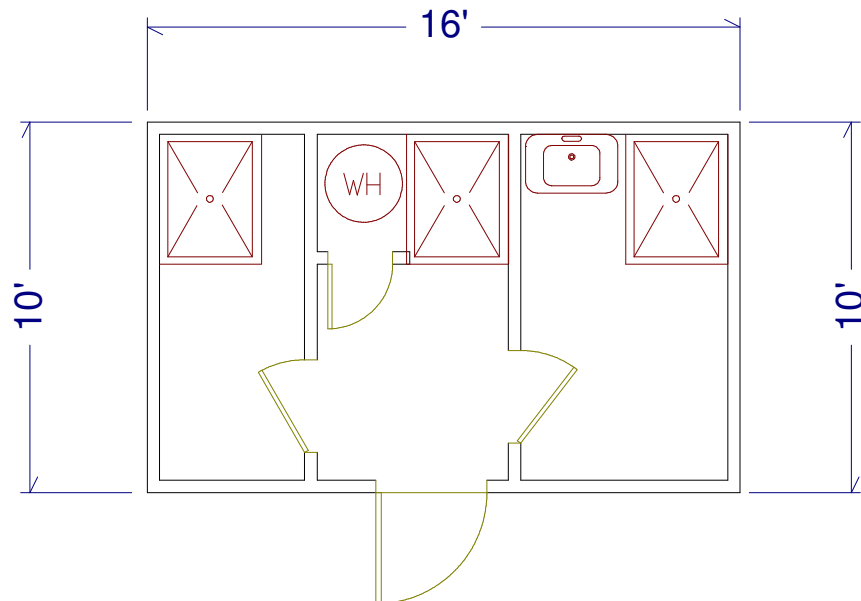

Check out other Limited Time Special Offers for Purchase or Lease by visiting www.ModSpace.com/specials

MOBILE OFFICES • COMPLEXES • FURNITURE • SECURITY • STORAGE • DECKS, STEPS & RAMPS • 80+ LOCATIONS • RENT/LEASE • BUY – NEW OR USED