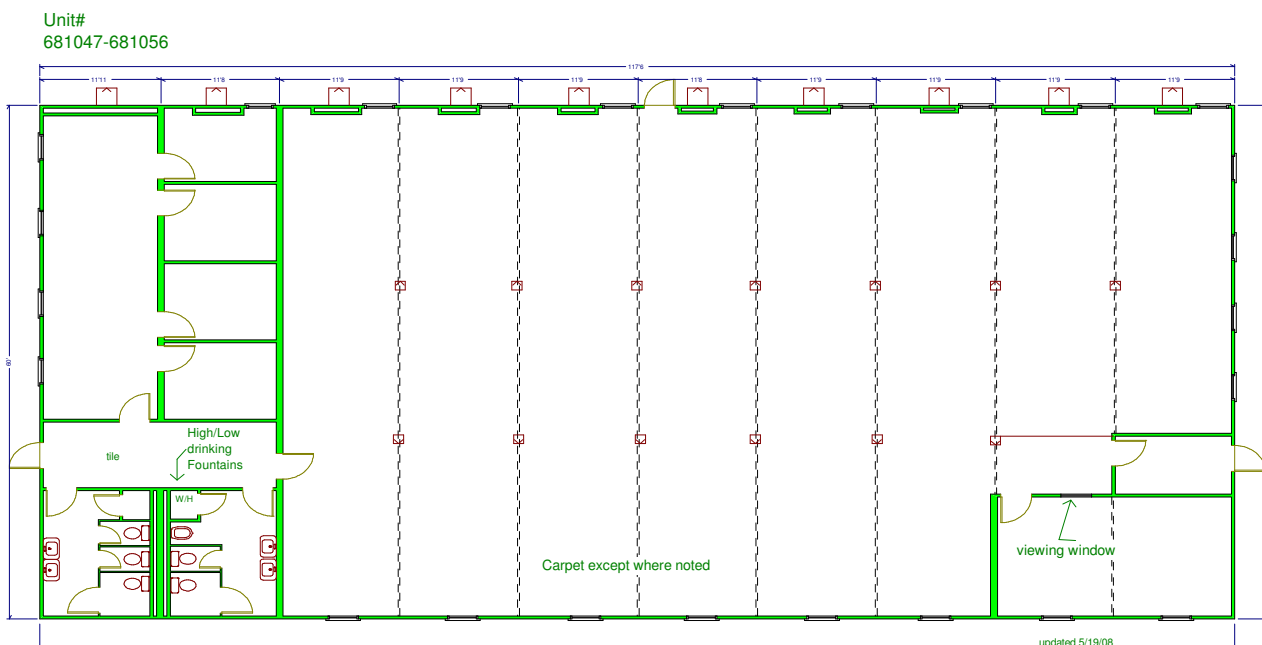

Check out other Limited Time Special Offers for Purchase or Lease by visiting www.ModSpace.com/specials

MOBILE OFFICES • COMPLEXES • FURNITURE • SECURITY • STORAGE • DECKS, STEPS & RAMPS • 80+ LOCATIONS • RENT/LEASE • BUY – NEW OR USED