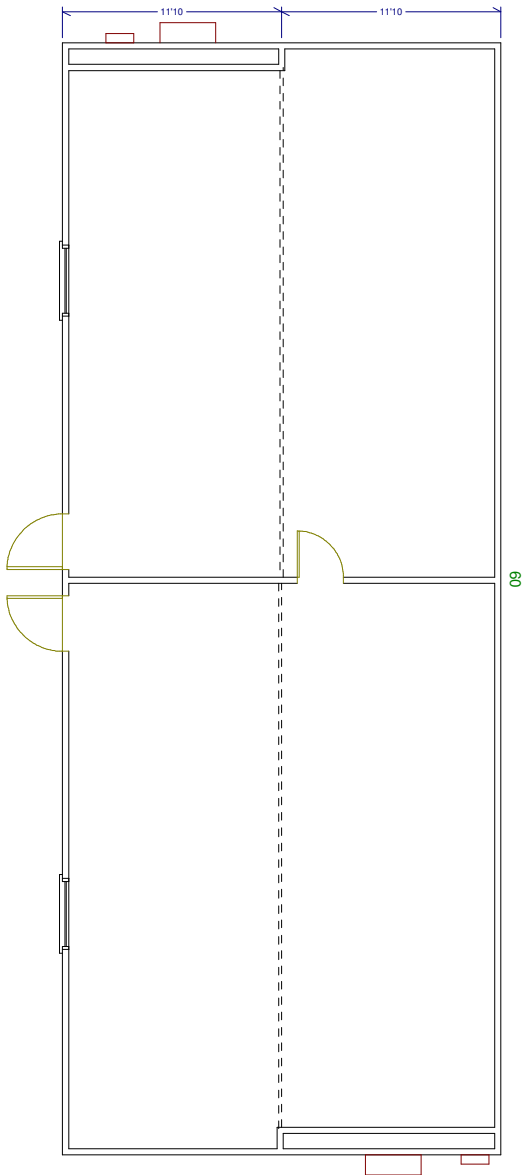

Check out other Limited Time Special Offers for Purchase or Lease by visiting www.ModSpace.com/specials

MOBILE OFFICES • COMPLEXES • FURNITURE • SECURITY • STORAGE • DECKS, STEPS & RAMPS • 80+ LOCATIONS • RENT/LEASE • BUY – NEW OR USED