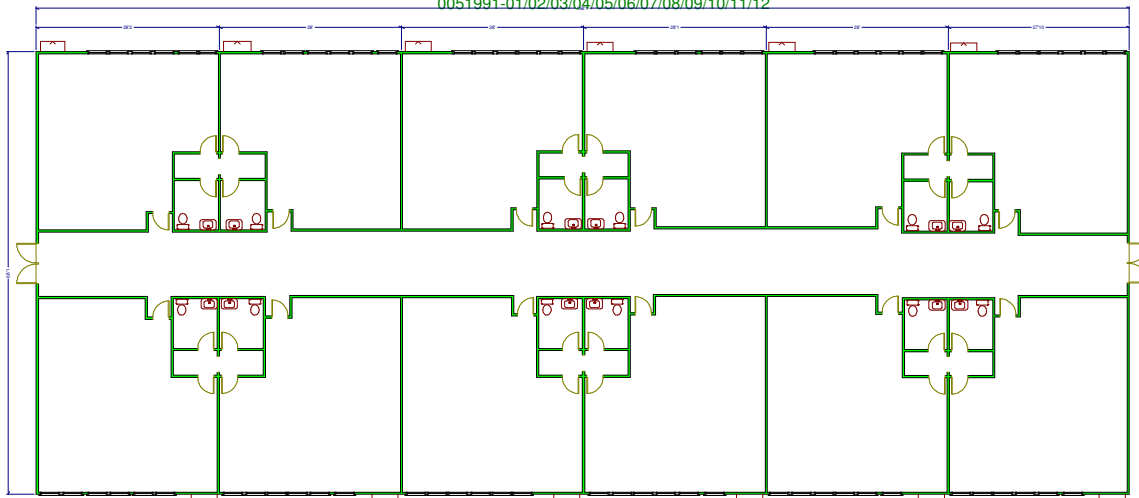

Call **Ryan or Shelley** for more information on this and other available units:

**407-859-7925**

168x68

U# 680910-1-2-3-4-5-6-7-8-9-20-1 S#  
0051991-01/02/03/04/05/06/07/08/09/10/11/12

12-plex hi-rib, tile, t-grid, vcg, 130mph